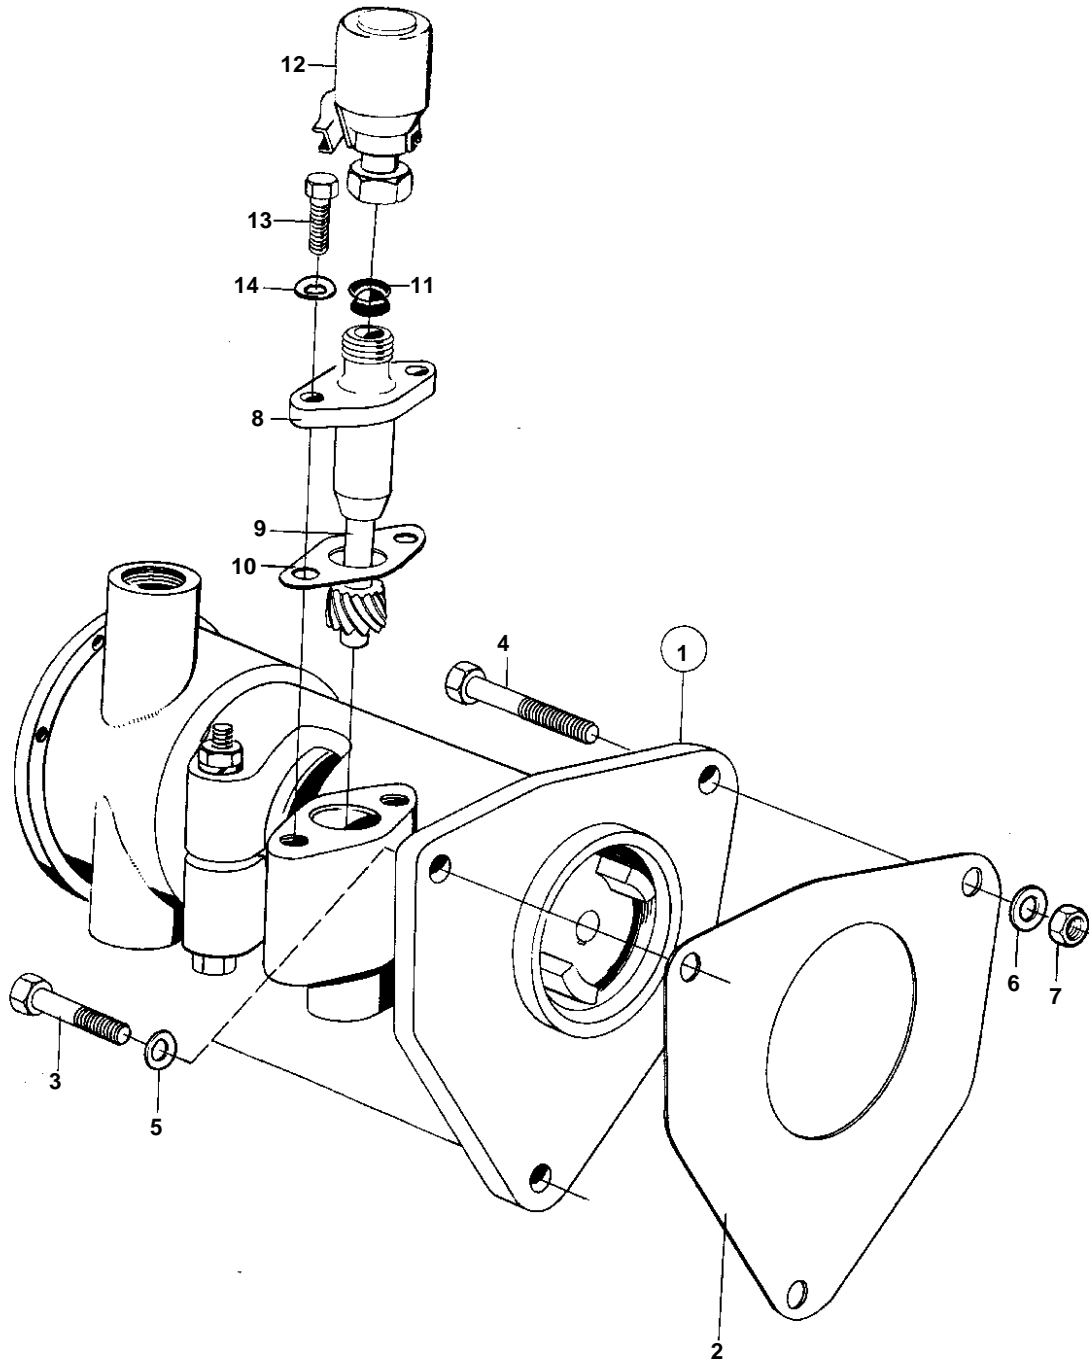

AQD21A, MD21A

3758

AQD21A, MD21A

REF	PART NO.	QTY	DESCRIPTION	SEE SEC.	NOTES
1		1	Water pump, COOLING WATER PUMP	12777	
2	817938	1	Gasket		
3		2	Screw		
4		1	Hexagon screw		
5	955895	3	Washer		
6		1	Washer		
7	955783	1	Hexagon nut		
8		1	Bearing housing		
9	422125	1	Stub axle		
10	422130	1	Gasket		
11	943821	1	Sealing ring		
12	1507899	1	Tachometer sensor		SEE GROUP 3
13	940100	2	Hexagon screw		
14	941906	2	Spring washer		